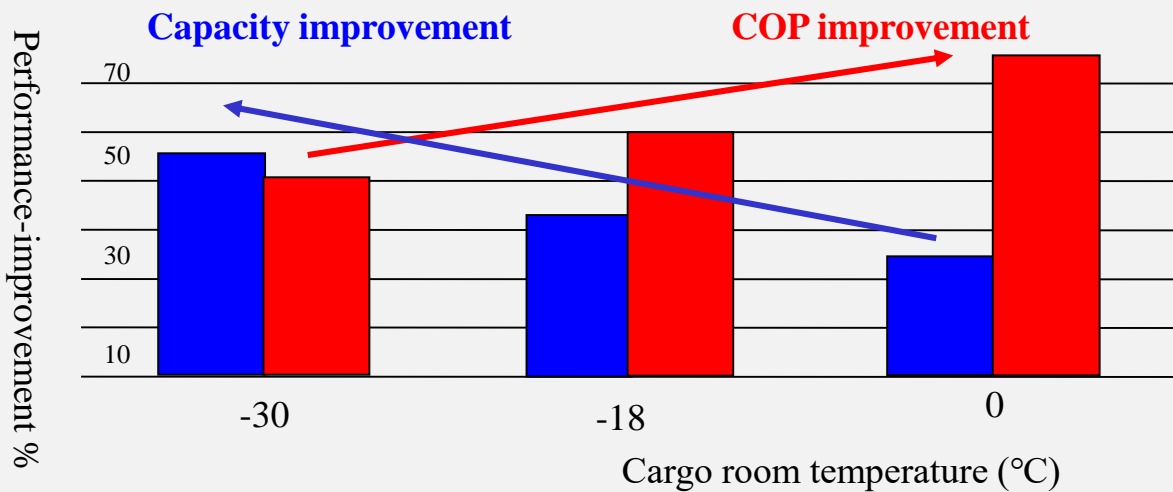

Transport Refrigeration System

Type: EJ6 **Ejector**

HFC-452a

6930W @ 0°C

4130W @ -18°C

3080W @ -25°C

Benefits:

- **EJECTOR TECHNOLOGY**
- High cooling capacity / efficiency.
- Up to 12% reduction in fuel consumption.
- Compact and Light weight, Low noise level.
- Package Type, Evaporator outside cargo room
- Environmental friendly refrigerant.
- Digital control panel with diagnosis function.
- Automatic and manual "Hot Gas" defrost.

‘Low maintenance cost, High cooling capacity
Integrated installations’

Advantage Ejector technology

- Compression ratio lower > Higher efficiency
- Liquid flow through Evaporator > increase cooling performance
- Lower Enthalpy difference > less mechanical energy required
- COP is improved up to 65%
- Cooling performance improved up to 40%

DENSO

Technical specifications EJ6 systems

Total system	Cooling capacity*	6930W @ 0°C 4120W @ -18°C 3080W @ -25°C
	Refrigerant	HFC-452a
	Operating voltage	24V
	Total weight	124 Kg.
Unit	Package type	Unit outside Cargo room
	Condenser material	Aluminium fin, copper tube
Evaporator unit	Evaporator material	Aluminium fin, copper tube
	Dimensions	1887 x 621 x 849mm
Compressor	DENSO 10PA20 / 200cc	
Refrigerant piping	Copper pipes and triple layer flexible hoses	
Safety devices	High and Low pressure switches	
Control	Digital control panel with diagnosis and hour meter Pre-set menu with 3 different temperature settings	
	Automatic and manual "Hot Gas" defrost	
Options	Stand-by unit 230V / 400V	
	Multi en Dual temperature systems	