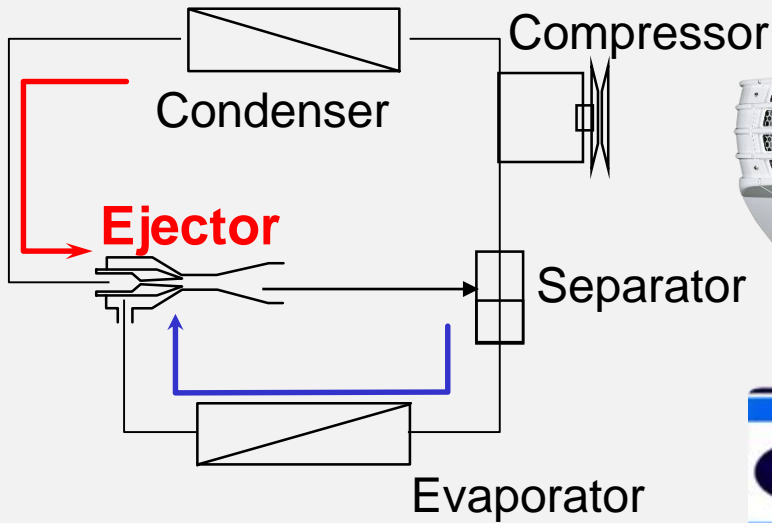

Transport Refrigeration System

Type: EJ6 **Ejector**

HFC-452a

6930W @ 0°C

4130W @ -18°C

3080W @ -25°C

Benefits:

- **EJECTOR TECHNOLOGY**
- High cooling capacity / efficiency.
- Up to 12% reduction in fuel consumption.
- Compact and Light weight, Low noise level.
- Package Type, Evaporator outside cargo room
- Environmental friendly refrigerant.
- Digital control panel with diagnosis function.
- Automatic and manual "Hot Gas" defrost.

‘Low maintenance cost, High cooling capacity
Integrated installations’

Advantage Ejector technology

- Compression ratio lower > Higher efficiency
- Liquid flow through Evaporator > increase cooling performance
- Lower Enthalpy difference > less mechanical energy required
- COP is improved up to 65%
- Cooling performance improved up to 40%

DENSO

Technical specifications EJ6 systems

Total system	Cooling capacity*	6930W @ 0°C 4120W @ -18°C 3080W @ -25°C
	Refrigerant	HFC-452a
	Operating voltage	24V
	Total weight	124 Kg.
Unit	Package type	Unit outside Cargo room
	Condenser material	Aluminium fin, copper tube
Evaporator unit	Evaporator material	Aluminium fin, copper tube
	Dimensions	1887 x 621 x 849mm
Compressor	DENSO 10PA20 / 200cc	
Refrigerant piping	Copper pipes and triple layer flexible hoses	
Safety devices	High and Low pressure switches	
Control	Digital control panel with diagnosis and hour meter Pre-set menu with 3 different temperature settings	
	Automatic and manual "Hot Gas" defrost	
Options	Stand-by unit 230V / 400V	
	Multi en Dual temperature systems	